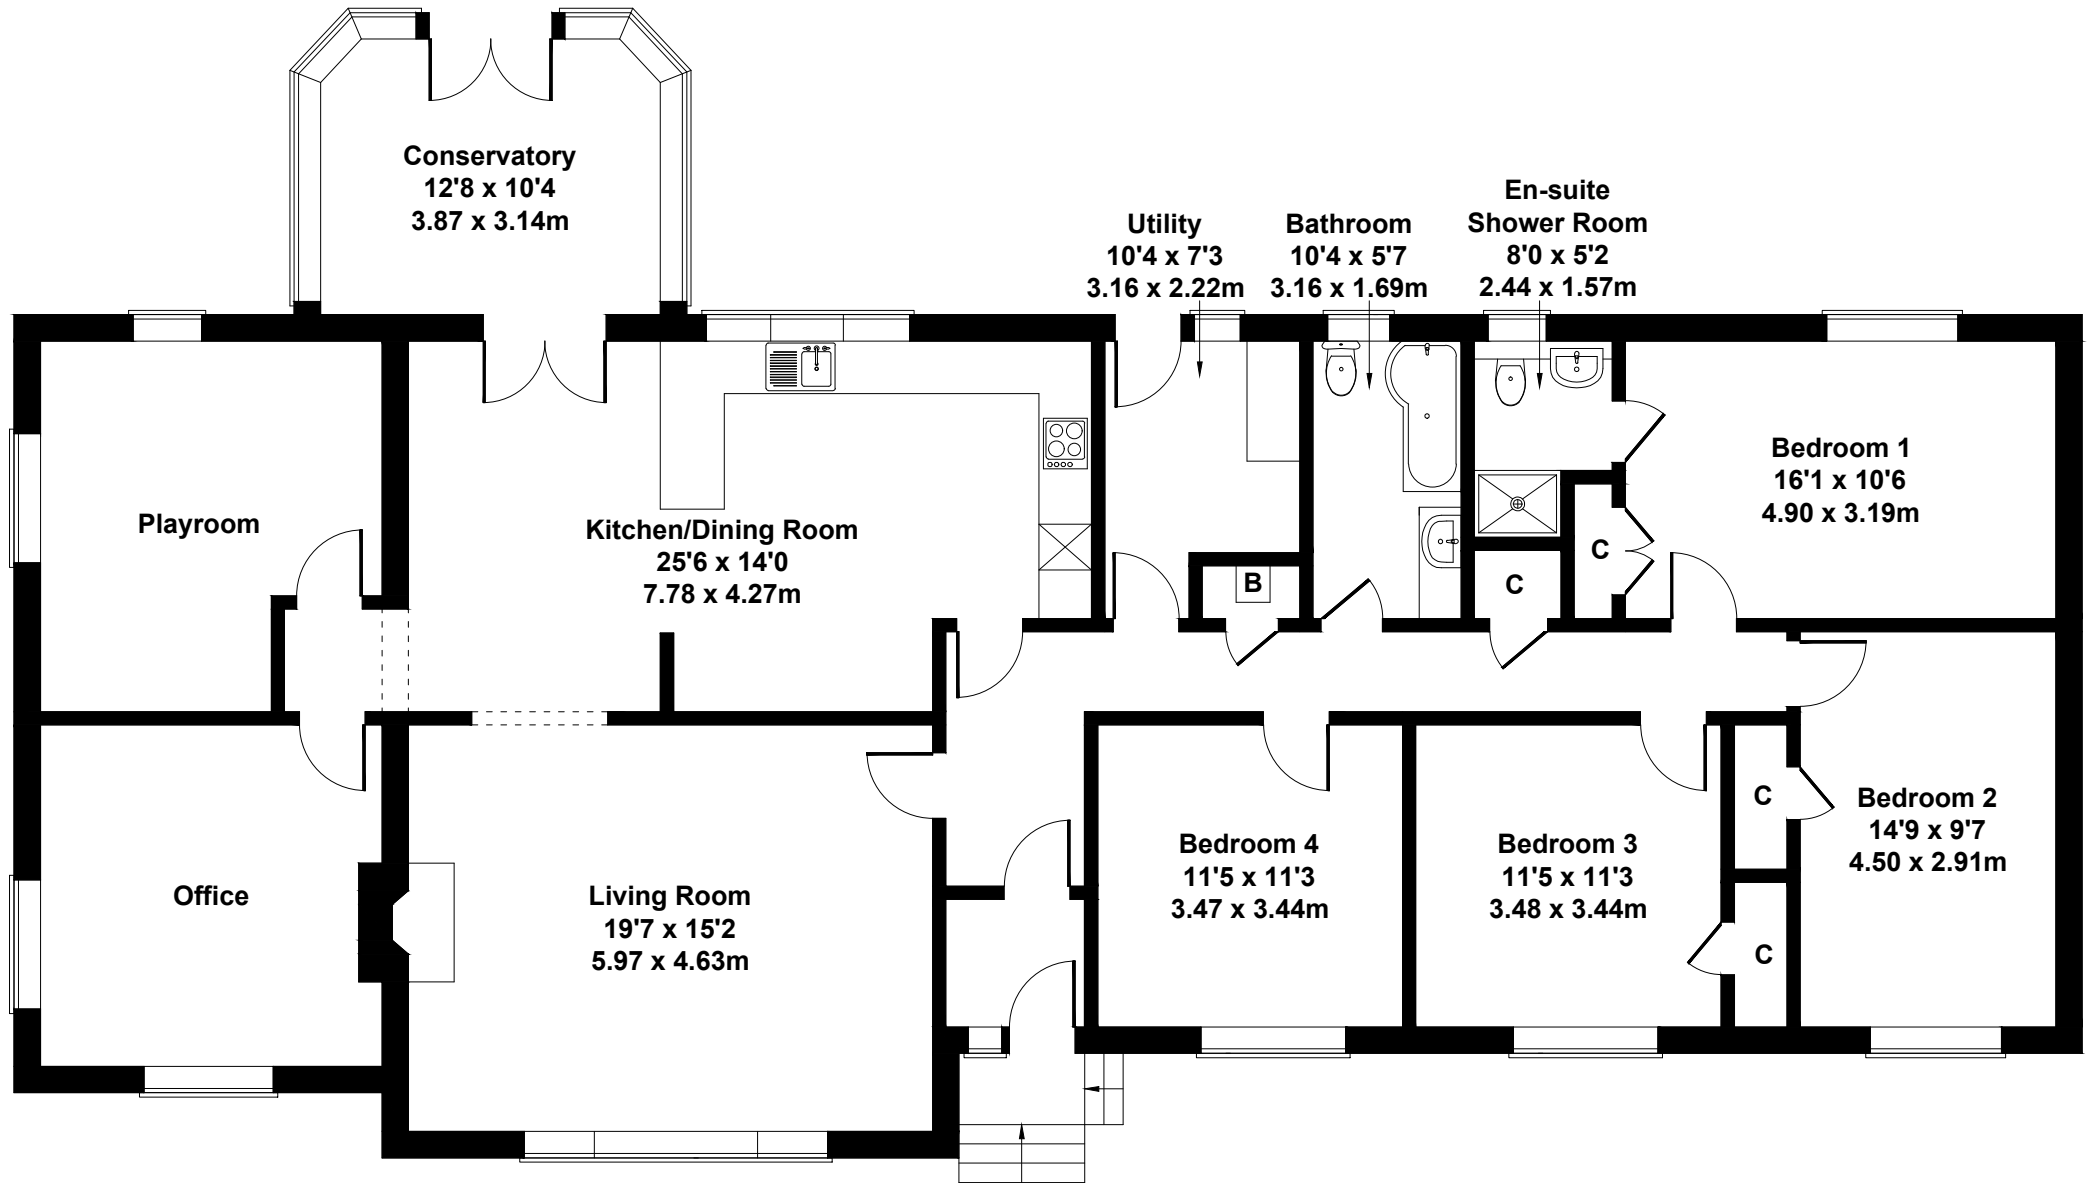

Commony Farm, Ellon, AB41 8QX

Approximate Gross Internal Area
2164 sq ft - 201 sq m

Not to Scale. Produced by The Plan Portal 2025
For Illustrative Purposes Only.