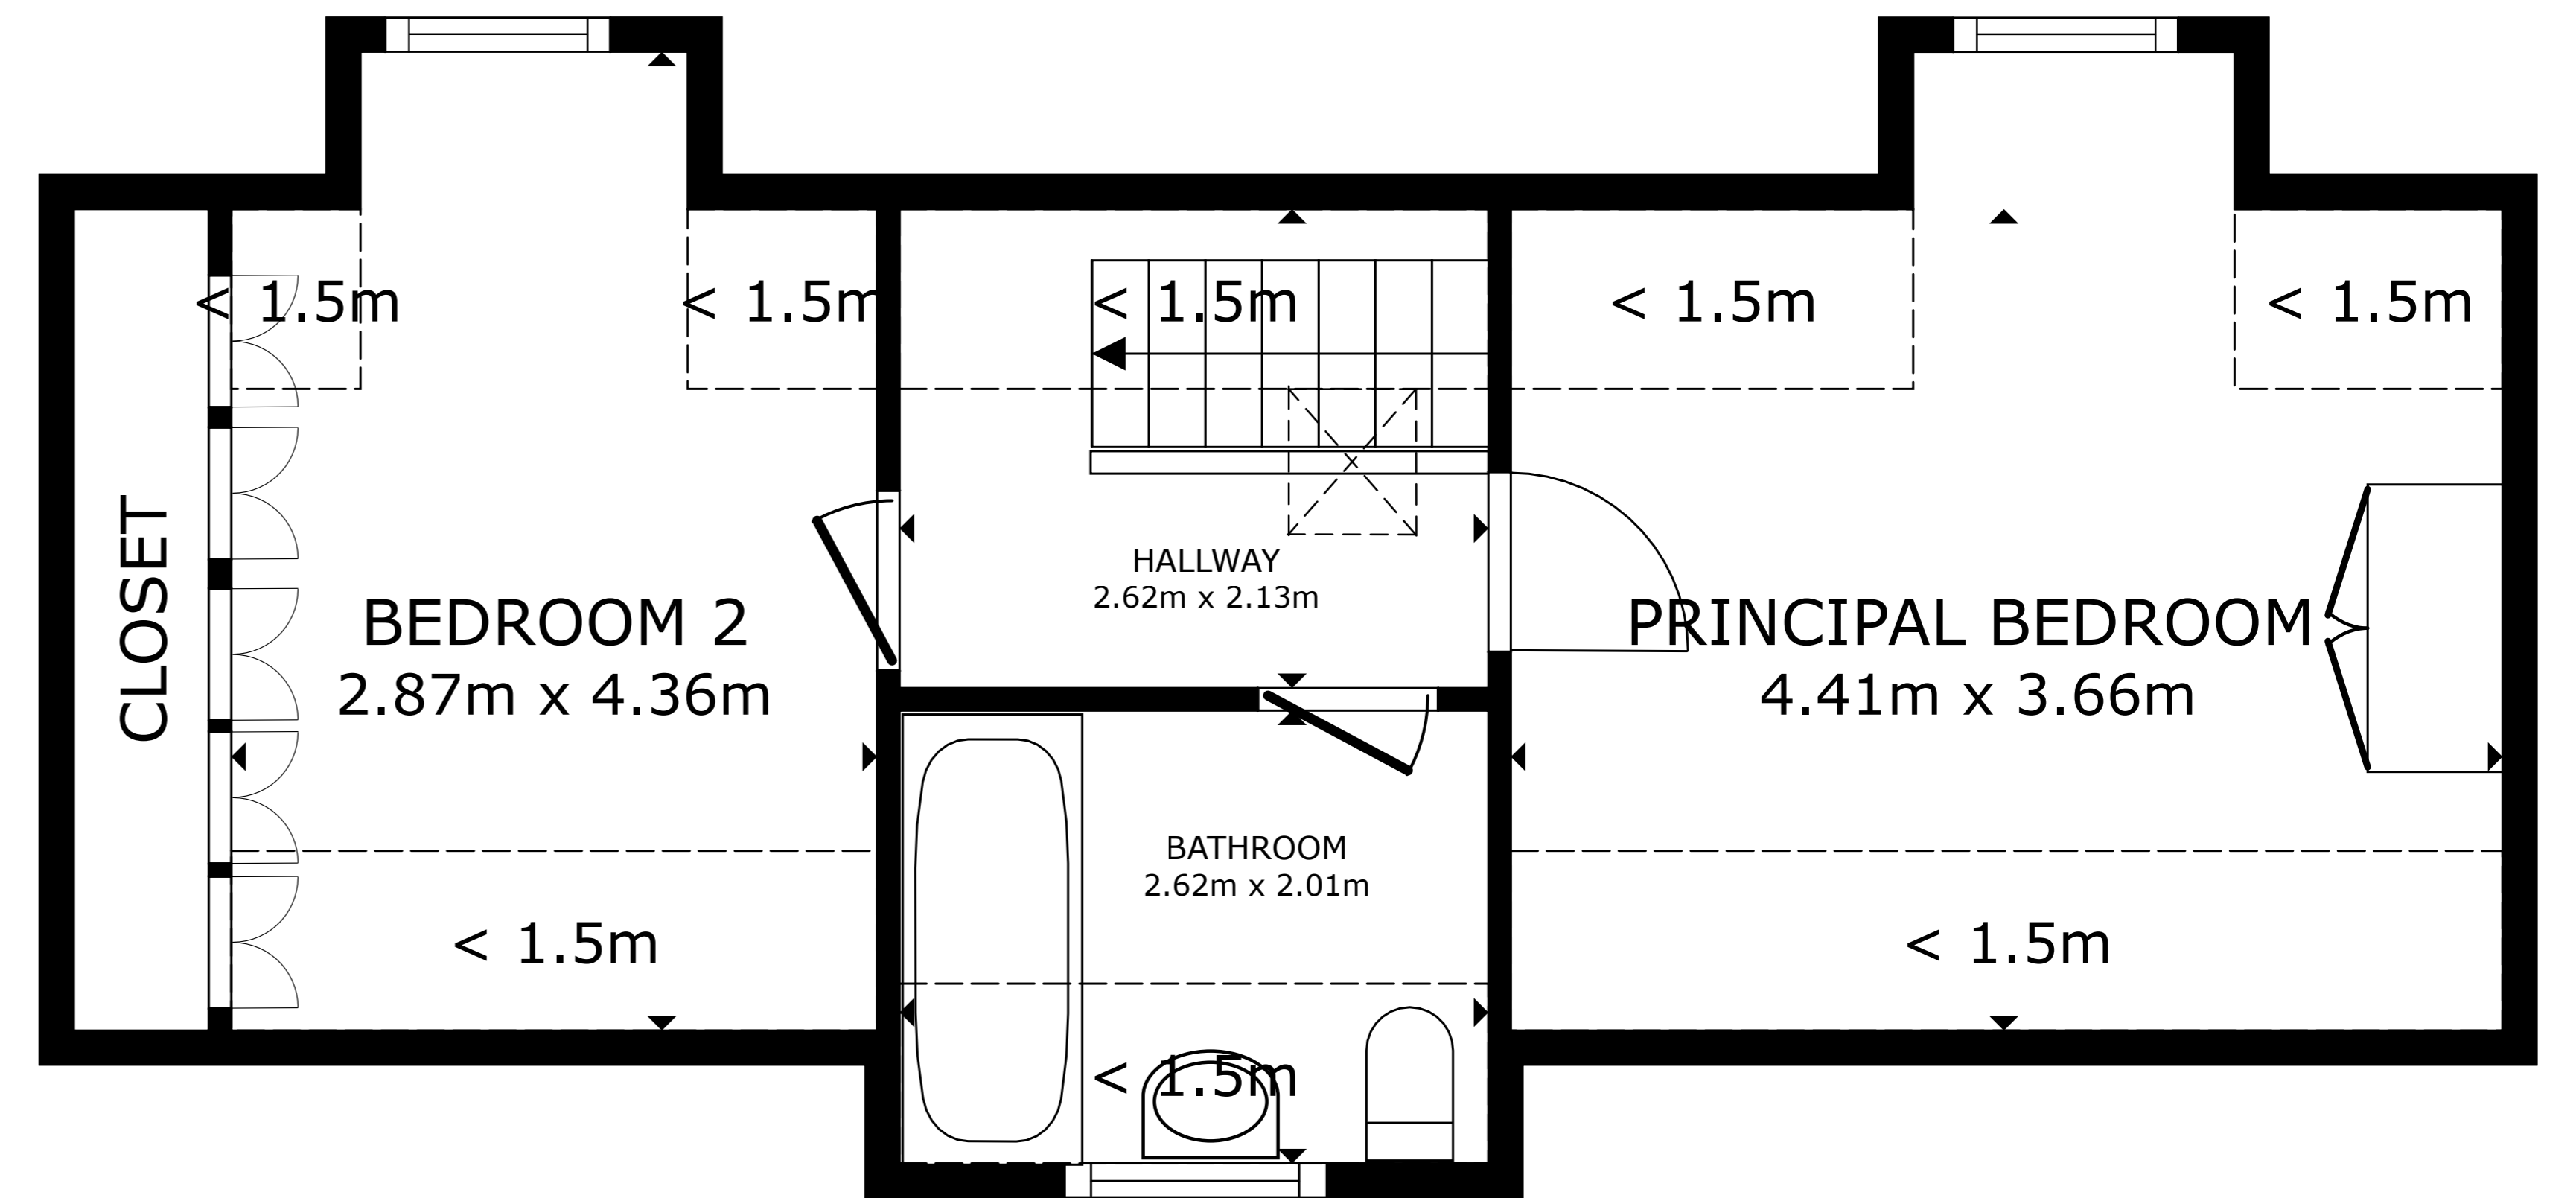

GROUND FLOOR

FIRST FLOOR

ORDHILL FARM

GROSS INTERNAL AREA
 GROUND FLOOR 85.4 m² FIRST FLOOR 29.5 m²
 EXCLUDED AREAS : REDUCED HEADROOM 16.7 m²
 TOTAL : 115.0 m²

SIZES AND DIMENSIONS ARE APPROXIMATE, ACTUAL MAY VARY.